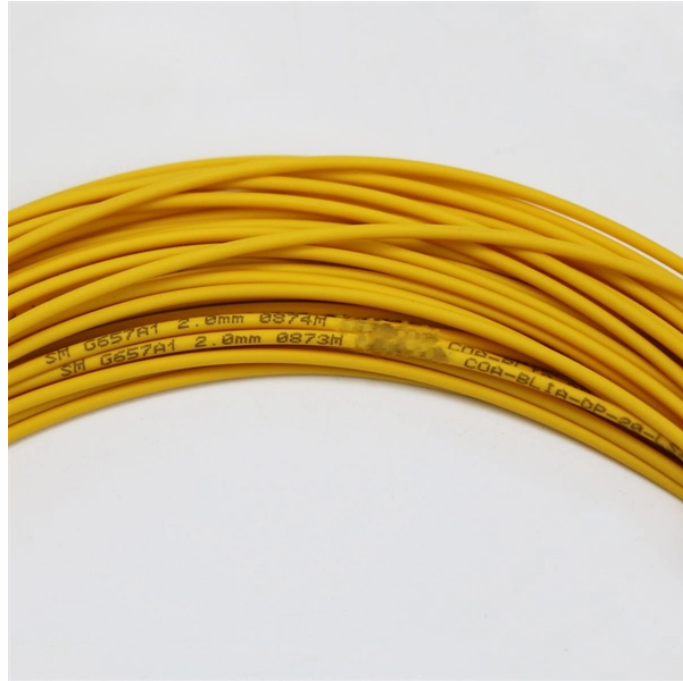

How much does hot-dip galvanized cable tray cost in Fiji