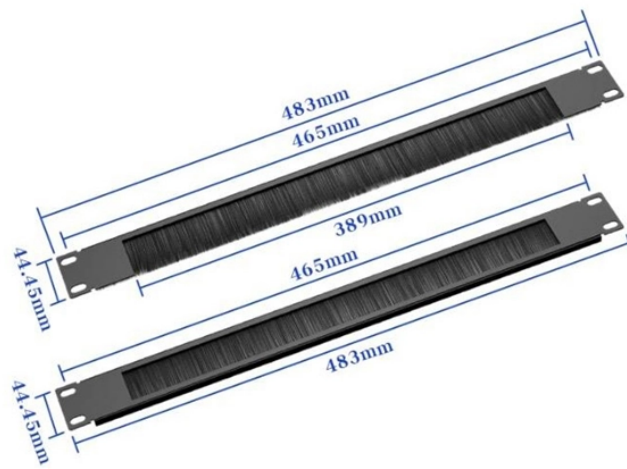

## How much does fiber optic cable cost for multimode smart buildings

Buyers typically pay a range for fiber optic cable per foot depending on fiber type, jacket, and shielding, plus installation considerations. This guide outlines typical cost ranges and the main ...