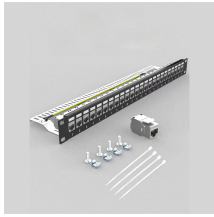

An electrical distribution board, or panelboard houses all of the components of an electrical supply system and facilitates the distribution of the main power feed into individual protected electrical circuits.

Buy Load Centre / Distribution Board / Consumer Circuit Breakers. Farnell® Ireland offers fast quotes, same day dispatch, fast delivery, wide inventory, datasheets & technical support.