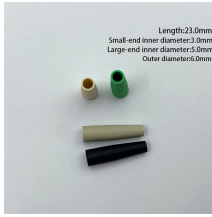

Shop high-quality ICP spectrometers for accurate metal analysis. Ideal for rare earth industries and laboratory research. Bulk orders and OEM available.