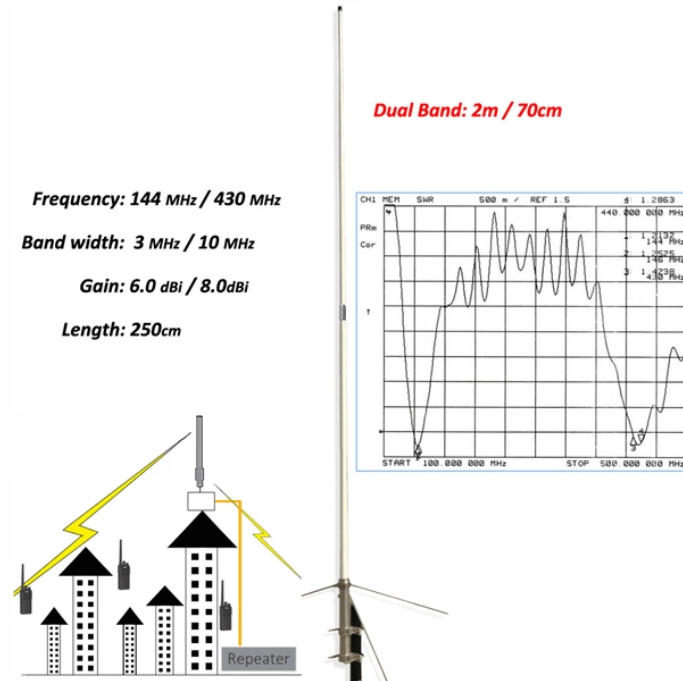

How much does an 850nm figure-eight optical fiber cable cost for industrial park network use

How much does an 850nm figure-eight optical fiber cable cost for in

When it comes to 300m @ 850nm Fiber Optic Cable, you can count on Grainger. Supplies and solutions for every industry, plus easy ordering, fast delivery and 24/7 customer support.

Corning ALTOS® figure-8 gel-free cables are self-supporting aerial cables designed for easy and economical one-step installation. The loose tube design provides stable performance over a wide ...

This kind of cable is specifically used for self supporting aerial installation. The metal strength member is made up of stranded wires as the supporting part are completed with a polyethylene (PE) sheath ...