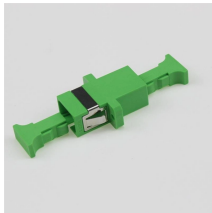

Product Description 12 CT Flat Drop Fiber. LightScope ZWP Self-Supporting All-Dielectric Outdoor Drop Cable, 12 fiber Arid Core construction, central loose tube

Calculate actual total cable weight and compare to Allowable Cable Weight shown.

This cable is perfect for headend termination to a fiber backbone, termination of fiber rack systems, multi-floor deployment where select fibers are used at each floor, or intra-building backbones. It is ...

It provides excellent tensile strength when installed and the cable is completed with LSOH jacket. As the premium line multimode OM2 cable, the classic backbone cabling has a compact structure for ...

A 12-core fiber optic cable is a cable that contains 12 individual optical fiber ribbons within a protective outer jacket. Each fiber ribbon can transmit a distinct communication signal, enabling the ...