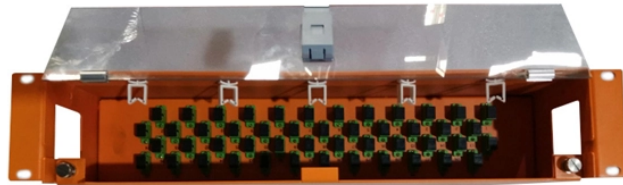

How much does a package of optical fiber cable cost