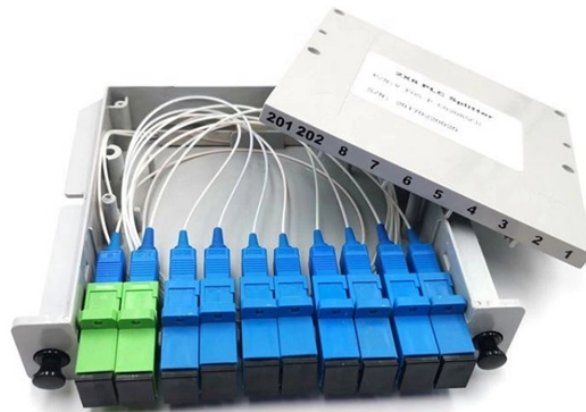

## How much does a low-voltage cable tray cost in Wutongqiao

What materials are commonly used in the manufacture of cable trays? The Low Voltage Cable Tray Price is an essential part of our Cable Tray offerings. Cable trays are typically made from steel, ...

Compare cable tray costs by type, material, and installation. Find the most cost-effective option for your project in this detailed buyer's guide.

You are finding low voltage cables with the best price range? KDM proudly offers low voltage cable trays for lower yet competitively priced. Low voltage cable trays originally come from aluminum, plastic, ...

Our high quality cost effective wire mesh cable tray is often fabricated with optimum stainless steel or other metal by automatic quick batch spot welding equipment.

Complete wireways and cable trays price breakdown with installation costs, material types, and regional pricing. Get accurate quotes for industrial electrical i