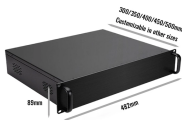

A cable tray system is used to support insulated electrical cables used for power distribution, control, and communication. Cable trays are used as an alternative to open wiring or electrical conduit ...