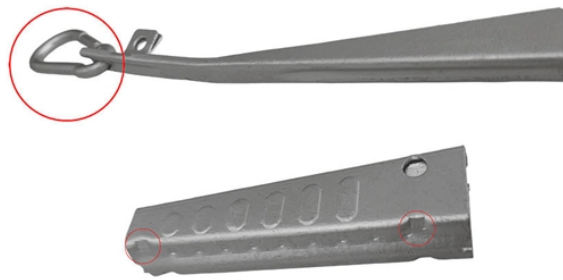

How much does a 600 cable tray cover plate cost

How much does a 600 cable tray cover plate cost

Find reliable 600mm cable tray prices from top suppliers. Durable, high-quality options for your electrical and data entry needs. Shop now for professional results!

Corson Fabricating offers cable tray cover fabrication for indoor and outdoor that protects both the cables themselves and the workers who operate the machinery. Call us!

[Click here to view our catalogue.](#)

M09435 General Information Extended Product Type: M09435 Product ID: 09435 EAN: 8000126094350 Catalog Description: CABLE TRAY/LADDER COVER HDG 600 Long Description: Cable ...

Optional snap-on cover for channel FR24X4YL10. Supplied in four 30 long pieces. Used to fully enclose 12x4 channel in conjunction with the Spill-Over Junction FRSPJ2X2BL. Cover snaps onto the ...