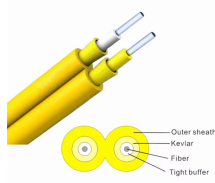

Choose from our selection of cable trays, including over 850 products in a wide range of styles and sizes. Same and Next Day Delivery.

These cable trays are lined with wire mesh to route and support small diameter cable, such as data communication cable. The mesh allows air to flow through the tray to keep cable ventilated and cool, ...

Contact Us

For more information, pricing, or custom network solutions, please contact us:

Website: <https://www.hashherbcafe.co.za>

Email: hello@hashherbcafe.co.za

Phone: +27 63 814 7295

Address: 15 Galaxy Road, Linbro Business Park, Johannesburg, 2065, South Africa

This document is for informational purposes only. Specifications subject to change without notice.