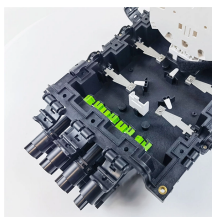

The modular design allows customization, with adapter panels available in 4, 6, or 8 ports. Built with cold-rolled steel, the panel is 1U height and compliant with TIA/EIA and RoHS standards.

The Fiber Optic Patch Panels ORMP 1U and ORMP 2U are designed for the placement of 12/24/48/72 optical connectors indoors. The design of the patch panels enables to install them into a 19" rack.

Compact and slim fiber optic patch panel with up to 288 LC ports and MTP Elite (MPO) trunk ports with 12 Adapter Cassettes.

1U 19" rack patch panel with 24 E2000 ports, featuring a metal sliding design for enhanced durability and efficient cable management.

Future-proof your network expansion with the Cable Matters 1U Fiber Patch Panel ...

1U Optimus 96 Rack Mount Fiber Patch Panel, High-Density — 48 Single Mode Connections.

Future-proof your network expansion with the Cable Matters 1U Fiber Patch Panel with 48 LC Connectors. This patch panel instantly adds 48 LC to LC OM3/OM4 multimode fiber connectors to ...

48 Fibers, 24 Ports LC Duplex OM1/OM2 Multimode Adapters, 1U High 19" Fiber Patch Panel \$75.00

Enhance fiber optic cable management with this 1U 24-port LC duplex patch ...

Enhance fiber optic cable management with this 1U 24-port LC duplex patch panel. A perfect fit for server racks and IT network cabinets.