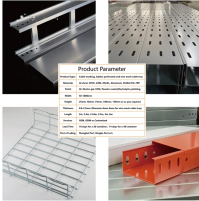

Compact and slim fiber optic patch panel with up to 288 LC ports and MTP Elite (MPO) trunk ports with 12 Adapter Cassettes.

1U 19" rack patch panel with 24 E2000 ports, featuring a metal sliding design for enhanced durability and efficient cable management.

Future-proof your network expansion with the Cable Matters 1U Fiber Patch Panel ...

1U Optimus 96 Rack Mount Fiber Patch Panel, High-Density — 48 Single Mode Connections.

Future-proof your network expansion with the Cable Matters 1U Fiber Patch Panel with 48 LC Connectors. This patch panel instantly adds 48 LC to LC OM3/OM4 multimode fiber connectors to ...

48 Fibers, 24 Ports LC Duplex OM1/OM2 Multimode Adapters, 1U High 19" Fiber Patch Panel \$75.00

Enhance fiber optic cable management with this 1U 24-port LC duplex patch ...

Enhance fiber optic cable management with this 1U 24-port LC duplex patch panel. A perfect fit for server racks and IT network cabinets.

Built with precision engineering, the 24 port fiber optic patch panel fits perfectly into any standard 19-inch server or network rack. With a 1U height, it is ideal for high-density environments where space is ...