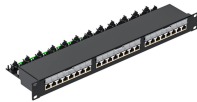

How many optical modules can be installed on the Huijue C600 board

It can meet the needs of ultra-high bandwidth access, big video, fixed-mobile convergence, network reconfiguration, and carrier-grade QoS and security assurance. ZXA10 C600 is an 11U high-optical ...