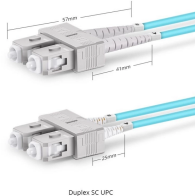

The ZXA10 C600/C650/C620 xPON provides dual fibers and dual PON ports that connect to downstream user equipment, preventing service interruption caused by a single link, improving

Contact Us

For more information, pricing, or custom network solutions, please contact us: