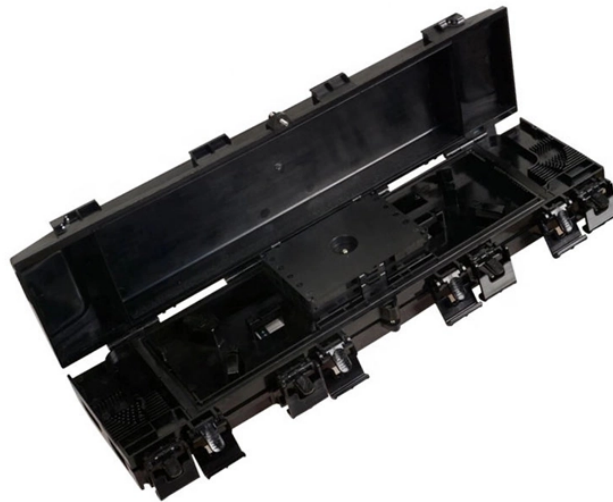

How many meters and what is the price of a box of butterfly-shaped optical cables

Overview

OMC offers 1-12 core butterfly flat FTTH drop cables with a novel slotted design that is easy to strip and splice, simplifying installation and maintenance. Still deciding?

Get samples first! Order sample Still deciding?

Get samples first! Order sample Every payment you make on Alibaba. com is secured with strict SSL encryption and PCI DSS data protection protocols Claim a refund if your order doesn't ship, is missing, or arrives with product issues Briticom™ offers a wide range of indoor and outdoor fibre optic distribution, patching and consumer cables - including Plenum, Riser and LSZH in all diameters. These are used to provide links to protocols such as FTTH, FDDI, 10 Gigabit Ethernet, ATM. Designed with precision and innovation, this sheathed cable ensures your home or business is equipped with high-speed fiber FTTH connectivity that outperforms standard cables. Fiber FTTH.

GJYXFHS optical cable is engineered for efficient conduit entry of optical cables, offering robust performance and durability. Butterfly FTTH drop cable incorporates the indoor soft cable and the Butterfly Flat FTTH Drop Cable, Figure 8 drop cable, widely used in FTTH networks and usually use G657A2 Core And Metal Or KFRP as strength member GJYXFCH - GJYXCH - GJXH - GJXFH whose optical fiber unit is positioned in the centre. Two parallel Fiber Reinforce Plastic (FRP) strength members are placed.

How many meters and what is the price of a box of butterfly-shaped

GJYXFHS optical cable is engineered for efficient conduit entry of optical cables, offering robust performance and durability. Its innovative design positions the communication unit at the core, ...