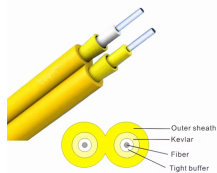

This box comes with one cable inlet and 12 output port, supporting up to 12-core splice. It is made of engineering plastic that provides mechanical protection for fiber splice and joint; the screw lock ...

Shop Big's Furniture in Las Vegas, Henderson, or online at bigsonline . Find sofas, sectionals, bedrooms, dining, and more at everyday low prices. Locally owned and trusted, Big's delivers ...

Why are mini fiber optic splice closures the top choice for engineering procurement? lightweight, durable, and offering incredible value [hard-core engineer's perspective] why do 40+ ...

A termination box is a distribution box specially designed for the management of fiber cables. Its core use is to terminate fiber optic cables and connect the cable's core and pigtail. The typical termination ...