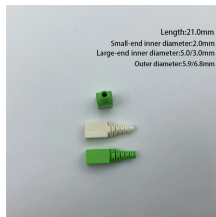

How big is a 12-core fiber optic splice box

How big is a 12-core fiber optic splice box

With capacity for 12 customer connections in a compact IP55 wall or pole mount housing, the FDB-12C allows flexible fiber deployment suited to urban multi-dwelling unit (MDU) environments.

Big is a 1988 American fantasy comedy film directed by Penny Marshall and starring Tom Hanks as Josh Baskin, an adolescent boy whose wish to be "big" transforms him physically into an adult.

Provides 12-fiber splice capacity for effective organization. Compact dimensions (123 x 183 x 37 mm) facilitate space-efficient deployments. Enhances FTTH efficiency with flexible cable and fiber ...

This box comes with one cable inlet and 12 output port, supporting up to 12-core splice. It is made of engineering plastic that provides mechanical protection for fiber splice and joint; the screw lock ...

Measuring 197 mm x 110 mm x 44 mm, the compact design includes a wall mount kit for flexible deployment. Termination boxes are great for joining fiber optic cable & pigtails. They are safe, secure ...