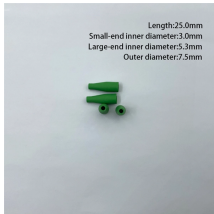

The fiber is connected to the Optical Network Terminal, which is typically mounted on an interior wall near the entry point — though in some installations, particularly in apartment buildings or ...

0 I have fiber optic cable (white plastic, about 1mm in diameter) running into my unit, installed by the provider. This terminated in a reel of cable (about an extra 30m). I decided to move ...

Fiber patch panel types are categorized by their installation location. The most common types of fiber patch panels are: Rack Mount, Wall mount, Outdoor, & DIN mount. It is important to know the ...