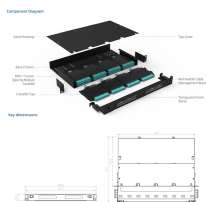

Modern networks need to work well, and integrated power communication cabinets play a crucial role in achieving that. Their simple design removes mess, making systems operate more ...