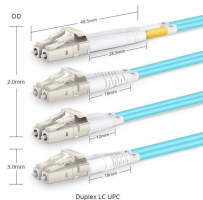

Imagine a world where the Internet doesn't just connect but senses —detecting earthquakes, monitoring battery health, or safeguarding critical infrastructure. This is the power of ...