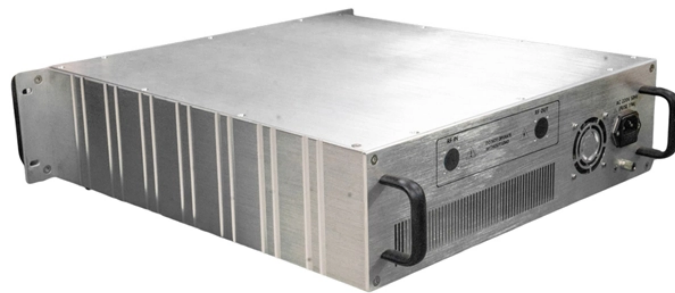

Horizontal Straight Cable Tray

Horizontal Straight Cable Tray

Eagle Basket is a welded wire mesh cable management system offering zero hardware connection of straight lengths. The 2" x 4" mesh allows for continuous airflow to prevent heat, dust, and ...

Shop Aluminum Cable Tray and other Rooftops products. Straight Aluminum Ladder Tray, 45° Horizontal Bends and more.

Refers to the approximate height of a cable tray used for specifying. Selecting a specific height will show cable trays with that height, as well as cable tray accessories compatible with that height.

The Ladder Tray features light, rugged, tubular steel construction. It is designed for mechanical support and strain relief in long runs of cable and creates a smooth gradual bend for cable. Rail and stringer ...

WBT Performance Cable Tray, Shaped 4"X8"X118", Pregalvanized. Provides optimal support for high-performance data cable, up to and including fiber optic, Cat 5e, Cat 6, Cat 6A, and Cat 7. UL ...

MP Husky's cable tray selector for choosing the correct tray type (ladder, solid bottom, perforated, wire mesh) and size based on load, cable type and installation requirements.