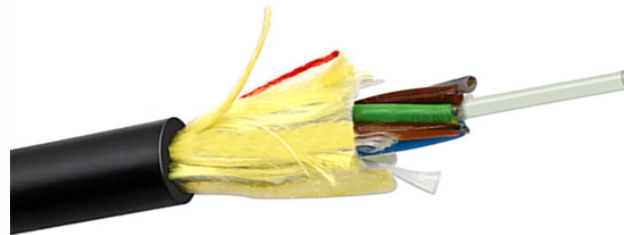

Hopper Bridge

Hopper Bridge

To pick the Queensboro Bridge, you know, it's not a major player in the hierarchy. It's almost like he's looking at the person in a corner in a party that's just sitting all by themselves and ...

Painted in 1913, the scene for "Queensborough Bridge" was set in spring or summer, as the grass is green and the trees are in full foliage. The time of day is hard to tell. It could be dusk, dawn or merely ...