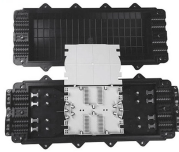

Power conditioning and distribution cabinet that offers the benefits of a custom-tailored system while offering the convenience and cost savings of a pre-packaged, factory-tested solution.