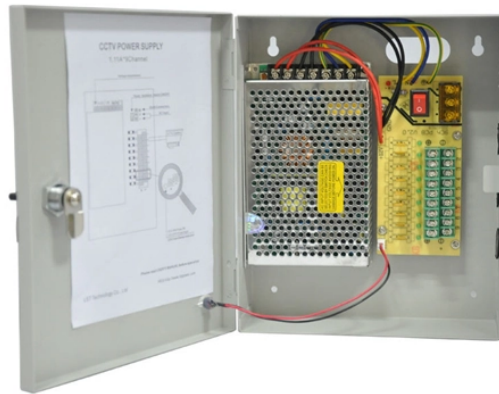

Home Fiber Optic Cable Panel

Home Fiber Optic Cable Panel

We offer NEMA rated enclosures for top-of-the-line quality and durability on indoor and outdoor fiber patch panels. A loaded fiber optic wall mount termination box comes equipped with cable routing ...

FS offers FHD® FAPs and FHU™ 1U fiber patch panel with LC, SC, MTP®/MPO connectors in singlemode/multimode fiber to deploy medium for high-density fiber optic network applications.

Patch your fiber optic cables to your enclosures with these convenient fiber optic patch panels and adapters. Unloaded or pre-loaded, we have a number of diverse customizable options available to ...

Reserve space for future fiber optic needs with our blank fiber adapter panel. This panel snaps in for easy expansion and compliance with TIA/EIA-568-C.3 standards.

From the structured networking panel, you can run different types of cables depending on the signals you plan to distribute. Wire your home with high-performance cabling such as CAT-5e ...

FiberMania offers a complete range of fiber optic patch panels, including rack-mount, wall-mount, and modular designs. With features such as high port density, durable enclosures, and flexible ...

A fiber patch panel organizes, protects, and simplifies the connectivity of optical fibers in your network. Learn about its types, benefits, installation tips, and best practices to improve ...