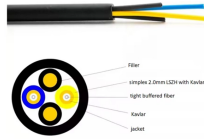

Home 380 Distribution Box Model

Home 380 Distribution Box Model

The photovoltaic grid - connected box is used to connect and regulate the interface between photovoltaic power generation systems and the power grid. It has a compact design and integrates ...

The Larson Electronics MPD-480.3P-45KVA-240D120-9X320R6W power distribution substation converts three-phase 380V AC electrical current into three-phase 240D/120V AC. This unit provides ...

Complete sets of distribution boxes, distribution panels, control panels, control boxes, power supply cabinets, electrical cabinets, etc.

About this item [Industrial Grade Socket Box]
 Equipped with 4pcs two core sockets (220 to 250V 16A) and 2pcs five core sockets (380 to 415V 16A, 32A), meeting the power distribution needs of various ...