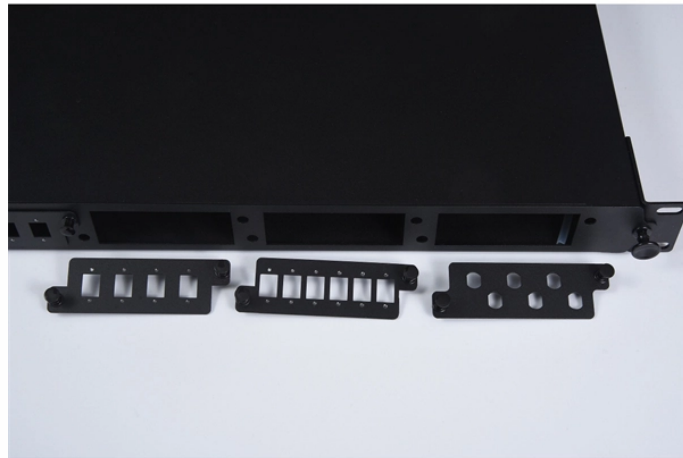

Highly compatible 10 Gigabit optical modules

Highly compatible 10 Gigabit optical modules

Whether you need a fast connection to your 10-GbE-equipped server or NAS ...

Our 10G SFP+ transceivers are 100% compatibility tested in our US based lab, and certified for use with over 90 OEMs including Arista, Cisco, Dell, Intel, Juniper, Mellanox, Nokia.

Built to meet or exceed the SFP+ Multi-Source Agreement (MSA) standards, our modules guarantee seamless compatibility with major network equipment vendors such as Cisco, Juniper, Arista, HPE, ...

Genuine Amphenol 10GBASE-SR SFP+ Optical Transceiver Modules provide a high-density, high-performance interface for 10-Gigabit Ethernet and Fibre Channel applications.

Widely used in network switch, server, or NIC with SFP+ to a 10 Gigabit fiber channel network with multimode LC for Network Attached Storage (NAS), Storage Area Network (SAN), and ...

Multi-vendor coding options available for your 10GB Ethernet requirements. Available in Multimode, Single Mode, Extended Range, Long Reach Multi-mode & Copper. In addition to GBICS codable ...

SFP+ transceiver that supports 10G connections up to 300 m using multi-mode fiber with a duplex LC UPC connector.

Whether you need a fast connection to your 10-GbE-equipped server or NAS device, or if you simply want to connect two Gigabit switches in your data center at higher speeds to eliminate bottlenecks, ...