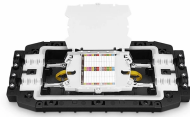

Highly compatible 10 Gigabit optical modules

Highly compatible 10 Gigabit optical modules

Whether you need a fast connection to your 10-GbE-equipped server or NAS ...

Our 10G SFP+ transceivers are 100% compatibility tested in our US based lab, and certified for use with over 90 OEMs including Arista, Cisco, Dell, Intel, Juniper, Mellanox, Nokia.

Widely used in network switch, server, or NIC with SFP+ to a 10 Gigabit fiber channel network with multimode LC for Network Attached Storage (NAS), Storage Area Network (SAN), and ...

Multi-vendor coding options available for your 10GB Ethernet requirements. Available in Multimode, Single Mode, Extended Range, Long Reach Multi-mode & Copper. In addition to GBICS codable ...