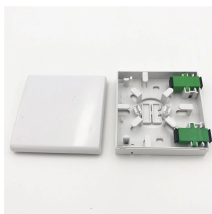

Explore how temperature extremes affect electrical enclosure performance and learn how to protect your outdoor enclosures.

With greater heat loads, or to maintain a controlled environment inside the enclosure, a closed loop cooling system may provide the best results. The two main closed loop cooling solutions are air ...