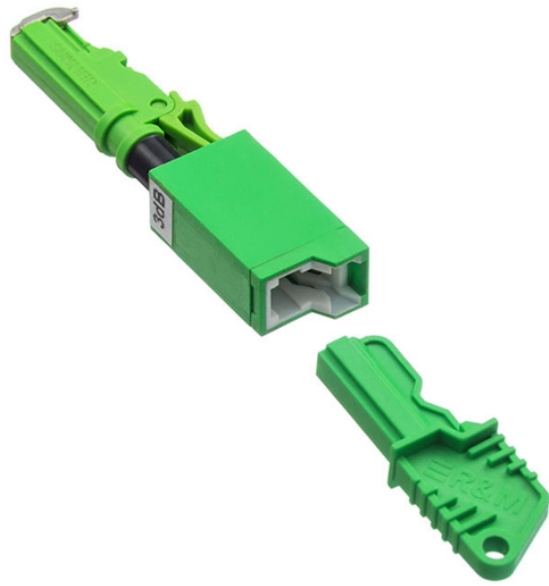

High-speed network cable management rack

High-speed network cable management rack

Explore cable management solutions for data centers, server racks, and telecom rooms. Organize, protect, and optimize cabling with vertical and horizontal cable managers.

10 Pack of 1.7 x 2.7in Server Rack Cable Management D-Ring Hooks - Network Rack-Mount Cord Organizer Ring Set for Power Cords, Fiber Optic or Network Patch Cables (10DRing)

What supports clean cable entry and routing in machine designs? What enclosure systems support flexible internal mounting? ... Complete server/networking solutions with patented, easy-to-install ...

From adjustable-depth 4-post racks for mounting extended-depth equipment in the data center to 2-post rack systems with integrated high-capacity vertical cable management for routing and protecting ...