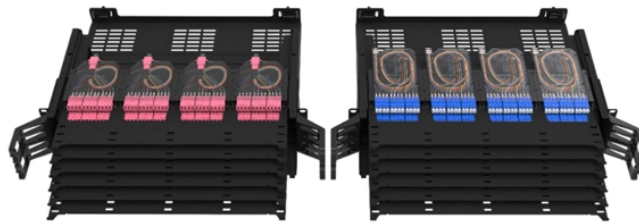

## High-quality Nordic cable tray manufacturer

Our custom cable tray products are widely used in the cable support systems such as commercial and industrial construction, supermarkets, hotels, power plants, underground ...

Our product catalogue NWT Nordic Wire Tray becomes Nordic Wire Tray. New name, new look, same Nordic quality We continue to drive innovation in cable management solutions, with complete cable ...

Chalfant Manufacturing specializes in high-quality cable tray systems, offering a comprehensive line that includes innovative products like the self-connecting GR\_Magic and RKS-Magic lines, as well as the ...