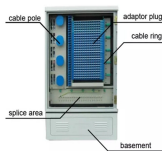

Expert reviews of the top PoE switches for every budget and use case. We tested 12 models for performance, power budget, and reliability to help you choose the perfect switch.