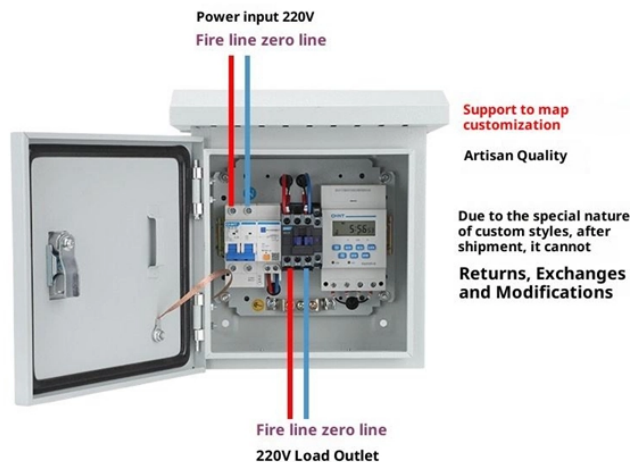

High-end British electrical distribution box manufacturer

Product Wiring Diagram

Overview

Discover leading electrical cabinet manufacturers in the UK, offering bespoke enclosures, switchboards, and control systems. These companies combine decades of expertise, advanced facilities, and strict quality standards to deliver reliable, customized solutions for diverse industries. With a strong presence in North America, Europe, Africa, and Southeast Asia, our company delivers high-end metal distribution cabinets and full panel systems that. Need a custom enclosure for an industrial application, or a custom control panel / terminal box for a hazardous area?

We will build it to IP66 and ATEX / IECEx standards and get it to you in 3-4 weeks. Our designs are flexible because your requirements usually are too. Established in 1895, we have been a technically-driven, UK manufacturer of various types of electrical enclosure and related products for many. Leading suppliers of electric power distro boxes for venues and events worldwide built to order Bespoke distros If you can think of it we can build it. All available for next day delivery We manufacture. At ETA, we use state-of-the-art production technologies and high-performance materials to ensure the durability,