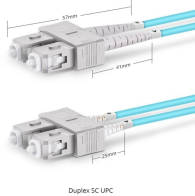

Hot and cold air containment systems designed to maximize cooling predictability, capacity, and efficiency at the rack, row or room level.