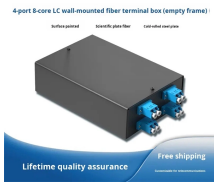

High-density hot-swappable power distribution units rack-mounted in stock

High-density hot-swappable power distribution units rack-mounted

Compatibility with all industry-standard racks and power chain Available in all major global voltage and amperage combinations typically used in data centers or remote sites.

Providing reliable and cost effective power distribution, the Basic PDU offers IEC outlet grips, tool-less installation in server racks, color-coded outlet sections and a high operating temperature.

Our in-cabinet-mounted Power Distribution Units (PDUs) are manufactured from high-quality components to support all your mission-critical applications. Belden PDUs are designed to facilitate ...