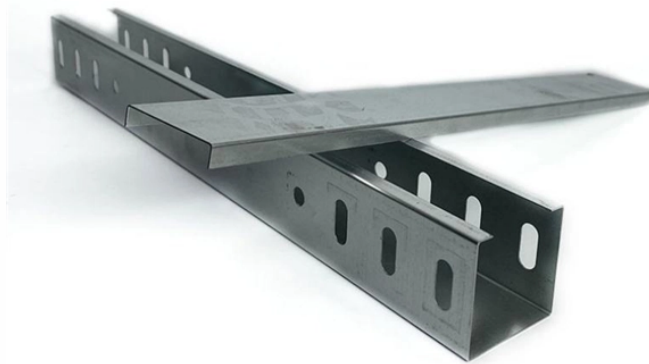

High-density fiber optic distribution frame GPON

Overview

The frame includes centrally positioned 19" mounting rails, ideal for installing Optical Distribution Frames (ODFs). Provides ample space for fibre distribution and storage, ensuring easy installation and operation. The frame has solid structure and pleasing appearance. The rack mount patch panel is made of top quality metal material and could contain up to 12. Achieve successful cable management, handle high amounts of fiber cable and add density to fiber frames with the new DCX Optical Distribution Frame (ODF) System which features innovations like flippable cassettes, modular frame design and multiple configuration options. Made from high-quality steel and deformed aluminium alloy, treated with galvanizing, oxidation, and electrostatic plastic. The FxHD Frame provides the ultimate in modularity and flexibility to scale from 12 to 2,016 ports in any fiber count optimizing your ability to maximize fiber investment and assets.

High-density fiber optic distribution frame GPON

Definition of high adjective in Oxford Advanced American Dictionary. Meaning, pronunciation, picture, example sentences, grammar, usage notes, synonyms and more.

Designed to be used together with high-density type patch panels. The frame includes centrally positioned 19" mounting rails, ideal for installing Optical Distribution Frames (ODFs). Provides ample ...

FACT™ Optical Distribution Frames (ODF) - High-density full front access optical distribution frames FACT™ from CommScope is a versatile, end-to-end, fully front accessible ODF solution that ...

LongXing optical fiber distribution frame GPX82-9-2 is made of top quality steel treated with galvanizing, oxidation and electrostatic plastic spraying. The frame has solid structure and pleasing appearance.