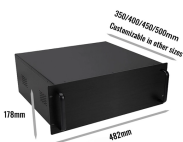

Small Form-factor Pluggable is a compact, hot-pluggable transceiver design that allows swapping fiber-optic interfaces without powering down equipment. SFPs come in multiple variants, ...

As a leading provider of fiber optic solutions, Weunion designs and manufactures a comprehensive range of cabinets tailored to diverse applications—from indoor network management ...