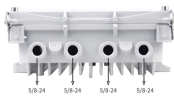

Incorporating Clearfield's philosophy of modularity and flexibility, the FieldSmart® Fiber Distribution Hub (FDH) sets the bar for fiber access, protection and density among outside plant fiber cabinets for ...