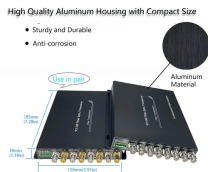

High-density PDU fiber optic cabinets high-temperature resistant in

American Products designs and manufactures a complete range of fiber optic enclosures and fiber distribution cabinets for telecommunications providers building out FTTH, FTTP, and FTTN networks.

Small Form-factor Pluggable is a compact, hot-pluggable transceiver design that allows swapping fiber-optic interfaces without powering down equipment. SFPs come in multiple variants, ...