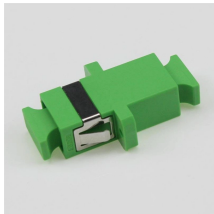

Broadest range of server case chassis available in all form factors. Modular with hot-swappable components, supporting the latest motherboards for Intel® and AMD ...