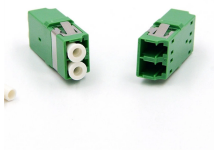

High-density 1U standard chassis 2U available

High-density 1U standard chassis 2U available

FHD® (FS High Density) 2U rack mount sliding fiber enclosure shall house, organize, manage, and protect fiber optic cables, fiber panels, fiber cassettes, and splices.

OneChassis is one of the OEM/ODM manufacturers of rack enclosures, providing fast and flexible OEM and ODM production services to customers around the world.

PPC's Ultra-High Density (UHD) Chassis is a modular, standards-based, pre-terminated distribution platform designed to increase port density, improve connector access, and efficiently utilize valuable ...

At the heart of the Dell XR8000 is a rugged, short-depth 2U chassis that lets you choose from 1U or 2U half-width, hot-swappable Compute Sleds and enables up ...

At the heart of the Dell XR8000 is a rugged, short-depth 2U chassis that lets you choose from 1U or 2U half-width, hot-swappable Compute Sleds and enables up to four nodes.