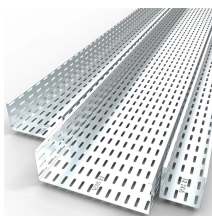

Explore cable tray systems and accessories for organized, accessible cable routing in commercial and industrial environments.