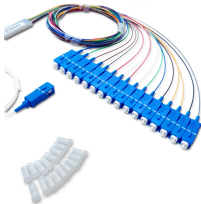

PRM24 - APC 24 position chassis for replaceable data line surge ...

Durable and Reliable: Made of rugged steel chassis, our power strip features power and reset switches for easy control of power state, and a built-in circuit breaker with reset switch for reliable power ...

We offer a wide selection of 1U, 2U, and 4U rackmount cases, as well as tower server chassis from top brands like Rosewill, Supermicro, Chenbro, and iStarUSA. Shop now for high-performance and ...

Available in wall mount cases for 4 or 8 channels, and 1U rack mount enclosures for up to 24 channels, these systems use state-of-the-art circuitry for best-in-breed surge protection.

Broadest range of server case chassis available in all form factors. Modular with hot-swappable components, supporting the latest motherboards for Intel® and AMD processors.

Broadest range of server case chassis available in all form factors. Modular with hot-swappable components, supporting the latest motherboards for Intel® and AMD ...

ATEN's Basic PDU family is extended with 1U members containing 18 outlets and available in IEC or NEMA socket configurations. The compact aluminum housing gives a sleek, yet robust look while ...

The chassis design uses an integrated backplane for connectivity. All ViaLite modules are hot swappable, avoiding the need to power-down the chassis prior to swapping modules.