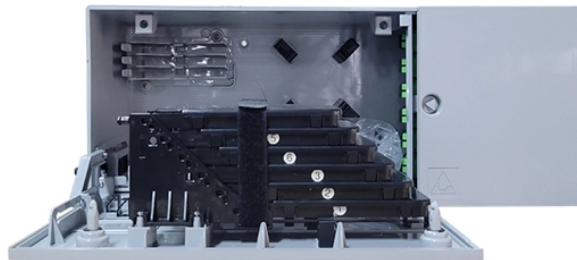

Haiti Maintenance Integrated Container Rack 4U

Haiti Maintenance Integrated Container Rack 4U

What equipment can be stored in a 4U server rack? The 4U cabinet can accommodate a variety of IT equipment, such as servers, network switches, UPS systems, and audiovisual components, all within ...

Search Newegg for 4u server racks. Get fast shipping and top-rated customer service.

Equipment mounts sideways within this 4U rack cabinet to use limited space efficiently. The fully assembled enclosure organizes equipment up to 29.4 in. deep.

The 4U vertical wall-mount enclosure is suitable for SOHO network installers and M6 and 12-24 Threaded mounting options with RU markings. The 4U low-profile cabinet enclosure helps to mount ...

IW-RN424-04, 4U dual node rackmount storage server, easy maintenance and high availability with two hot-swappable system nodes