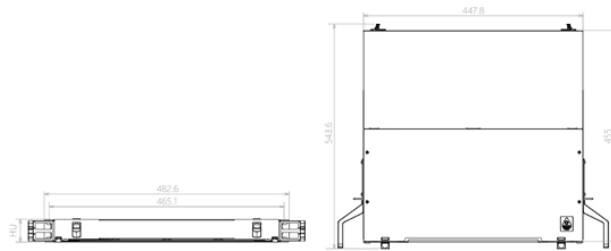

## Haiti Export OLT Optical Line Terminal 400G

Component Diagram

Key dimensions