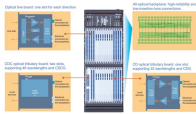

Welcome to Haiti's energy reality, where 60% of the population lacks reliable grid access . This is exactly why large energy storage cabinets are becoming the country's new VIPs (Very Important ...