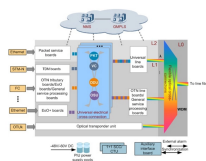

This 4-core single-mode fiber optic cable offers exceptional signal integrity and durability, ideal for long-distance telecommunication applications. Available in convenient multiples of 100 meters, it suits ...

Outdoor Fiber Optic Cable, 4 Core, Steel Armored, PE, Jelly filled, GYXTW, Single Mode OS2 9/125 (G652D) 9.0mm. Good mechanical and temperature performance. High strength loose tube that is ...