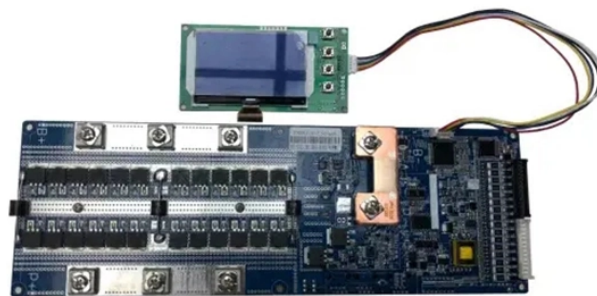

Guyana Fiber Optic KVM Terminal Solution

Overview

Configure rackmount consoles, matrix switches, extenders, and KVM systems with expert help before you order. Short-depth, HDMI, DVI, DisplayPort, IP-enabled, and integrated KVM console drawers. The 4KIP500F-KVM can transmit 4K ultra HD HDMI signals up to 550m (1800ft) over multi-mode optical fiber with zero latency. Here are some typical applications: Ensure efficient. All Rextron KVM Over Fiber Extenders are mostly applied in high-EMI environments where the EMI-Immune nature of the optic fiber system is advantageous. These video. All the internet plans to keep you connected Prepaid and Postpaid Plans to suite everyone Check out some sweet promotions ONE Click to Know It All. Need to troubleshoot issues or just learn more. com for performance connectivity accessories.

Guyana Fiber Optic KVM Terminal Solution

In addition to exceptional video clarity, it supports RS-232, USB 2.0 peripherals, and embedded DisplayPort/HDMI digital audio, including ...

Shop KVM switches, rackmount LCD monitors, KVM drawers, video matrix switches, extenders, splitters, converters, and data center console solutions from KVMSwitchTech.

One Communications connects communities across Guyana with reliable telecommunications services

REMOTE ACCESS: USB & 4K HDMI KVM extender over fiber controls a KVM switch/console or PC using a fiber optic cable at distances up to 984"/300m (multimode cable) or 1,640"/500m (single mode ...

The Fiber Extender is designed to extend signals over Optical Fiber for long-distance transmission. Rextron is good at providing a variety of KVM solutions, including Fiber KVM extenders. Our ...

In addition to exceptional video clarity, it supports RS-232, USB 2.0 peripherals, and embedded DisplayPort/HDMI digital audio, including Dolby TrueHD, Dolby Digital Plus, and DTS-HD Master ...