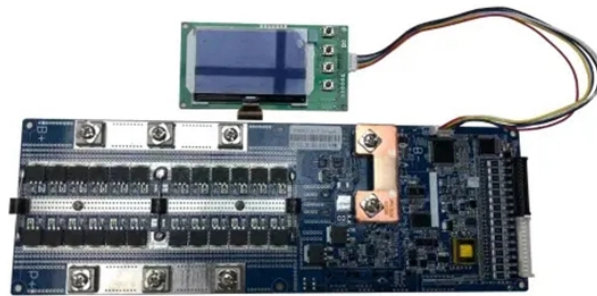

Guyana Fiber Optic KVM Terminal Solution

Overview

Configure rackmount consoles, matrix switches, extenders, and KVM systems with expert help before you order. Short-depth, HDMI, DVI, DisplayPort, IP-enabled, and integrated KVM console drawers. The 4KIP500F-KVM can transmit 4K ultra HD HDMI signals up to 550m (1800ft) over multi-mode optical fiber with zero latency. Here are some typical applications: Ensure efficient. All Rextron KVM Over Fiber Extenders are mostly applied in high-EMI environments where the EMI-Immune nature of the optic fiber system is advantageous. These video. All the internet plans to keep you connected Prepaid and Postpaid Plans to suite everyone Check out some sweet promotions ONE Click to Know It All. Need to troubleshoot issues or just learn more. com for performance connectivity accessories.

Guyana Fiber Optic KVM Terminal Solution

In addition to exceptional video clarity, it supports RS-232, USB 2.0 peripherals, and embedded DisplayPort/HDMI digital audio, including ...

Shop KVM switches, rackmount LCD monitors, KVM drawers, video matrix switches, extenders, splitters, converters, and data center console solutions from KVMSwitchTech.

One Communications connects communities across Guyana with reliable telecommunications services

REMOTE ACCESS: USB & 4K HDMI KVM extender over fiber controls a KVM switch/console or PC using a fiber optic cable at distances up to 984"/300m (multimode cable) or 1,640"/500m (single mode ...

The Fiber Extender is designed to extend signals over Optical Fiber for long-distance transmission. Rextron is good at providing a variety of KVM solutions, including Fiber KVM extenders. Our ...

In addition to exceptional video clarity, it supports RS-232, USB 2.0 peripherals, and embedded DisplayPort/HDMI digital audio, including Dolby TrueHD, Dolby Digital Plus, and DTS-HD Master ...