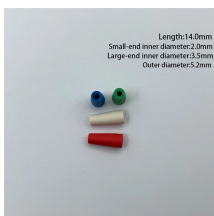

Explore the full KFC menu and prices in Guyana. Discover bucket meals, sandwiches, chicken combos, and sides—all packed with KFC's signature flavor.