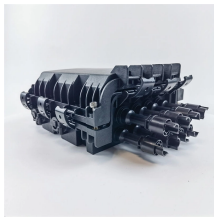

We have established ourselves as one of the principal distribution companies in Guyana with major clients in Consumer Retail, Government, Hospitality, Healthcare and Wholesale.