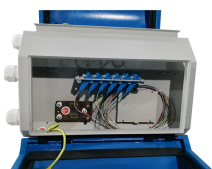

This large-capacity, modular outdoor base station seamlessly integrates photovoltaic, wind power, and energy storage to provide a stable DC48V power supply and optical distribution.

The main goal is to support BESS system designers by showing an example design of a low-voltage power distribution and conversion supply for a BESS system and its main components.