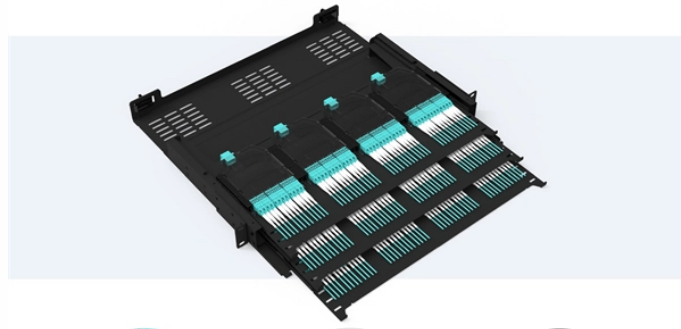

Guinea Cable Tray Tee

Pre-Terminated Patch Panel

- Standard 19" width
- Max 144 fibers in 1U
- Ultra-High Density Ready

Dual-rail, easy install & maintain

Lightweight ABS MPO cassette

Premium sheet metal with matte coating

We offer a range of cable crossovers and tees, available in both equal and unequal measures, for light, medium, and heavy duty cable tray systems in widths of 50mm - 900mm.

Usage: is used to complete the whole project as it is one of the cable tray accessories, that make the cable go through all available space easily as it can go from certain path to more than one path, and ...

Rung spacing: 300mm. Material: Mild steel sheet / PO steel sheet. Constructed Type: MIG welding. er coating / Ho Horizontal Tee.

Office: 147/22 Nguyen Sy Sach Street, 15 Ward, Tân Bình Dist, HCMC, VN.

Finish : HDGAF Stainless Steel Type : Gusset
Pattern : Slots Along the Length (Standard)
Thickness : 1.20 MM Elements : Horizontal Unequal
Tee

Buy Medium Duty Cable Tray Equal Tee - 100mm
from Brymec today. Built to perform. Made to last.

To facilitate easy installation of cable trays we also
manufacture accessories e.g. Vertical bend,
horizontal bend, cross and horizontal tee. Our
range includes vertical bend, horizontal bend,
cross ...