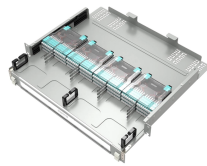

Guinea Cable Tray Tee

Pre-Terminated Patch Panel

- Standard 19" width
- Max 144 fibers in 1U
- Ultra-High Density Ready

Dual-rail, easy install & maintain

Lightweight ABS MPO cassette

Premium sheet metal with matte coating

We offer a range of cable crossovers and tees, available in both equal and unequal measures, for light, medium, and heavy duty cable tray systems in widths of 50mm - 900mm.

Usage: is used to complete the whole project as it is one of the cable tray accessories, that make the cable go through all available space easily as it can go from certain path to more than one path, and ...