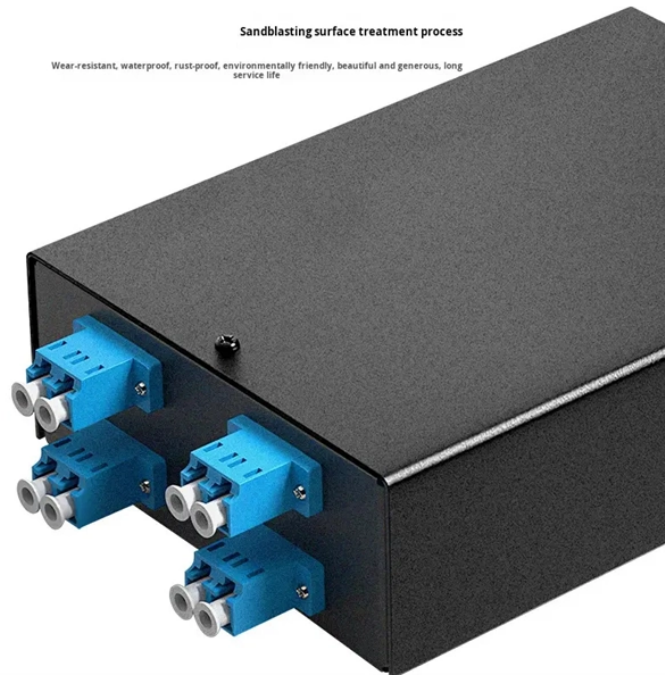

### Overview

Encuentra aquí las mejores soluciones de Switches KVM para Centro de Datos, Control y Acceso Eficiente para tu empresa. A KVM (Keyboard/Video/Mouse) Switch is a piece of hardware that allows you to control multiple computers with a single keyboard, display (video), and mouse. The market concentration, as measured by the Herfindahl-Hirschman Index (HHI), significantly increased from 2023 to 2024, indicating a very high. The most popular brands for Kvm Switch Includes Belkin, IOGEAR, StarTech, TRENDnet, Tripp Lite, Black Box, Raritan, D-Link, Lindy, Linksys among many others. Belkin is a market leader in accessories and strives to deliver audio, connectivity, home automation, productivity, protection, power, and.