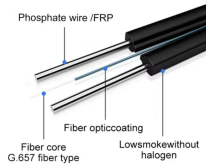

Guatemala, country of Central America that is distinguished from its Central American neighbors by the dominance of an Indigenous culture within its interior uplands.