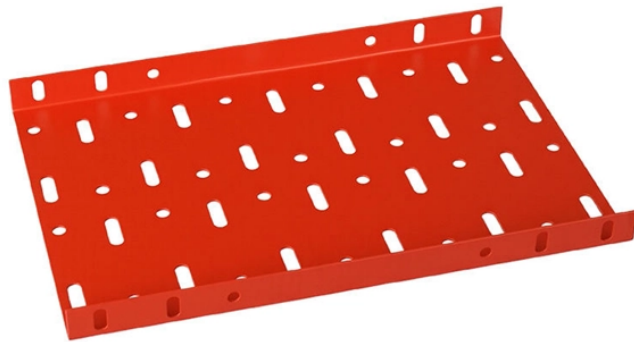

Grid cable trays and ladder-type cable trays

Grid cable trays and ladder-type cable trays

Cable Tray, Ladder Type, Aluminum, 9 Inch Rung Spacing, 12 Inch Wide, 12 Foot Long

Explore all types of cable trays—ladder, perforated, basket, solid, and channel. Learn their uses, materials, pros, cons, and key differences.

The Ladder Tray features light, rugged, tubular steel construction. It is designed for mechanical support and strain relief in long runs of cable and creates a smooth gradual bend for cable.

These trays consist of two parallel side rails connected by rungs at regular intervals, resembling a ladder. They provide excellent cable support, ventilation, and ease of maintenance, making them ...

Choose from our selection of ladder cable trays, including cable and hose trays, heavy duty open cable and hose carriers, and more. Same and Next Day Delivery.

Eaton's B-Line series offers one of the widest ranges of cable management solutions available in the market today, including products such as metallic and non-metallic/fiberglass cable tray, cable ...

Submittals for cable ladder and tray Eaton's submittal builder tool for B-Line series cable ladder and tray allows you to easily filter, select and download straight section, fitting and accessory submittals.