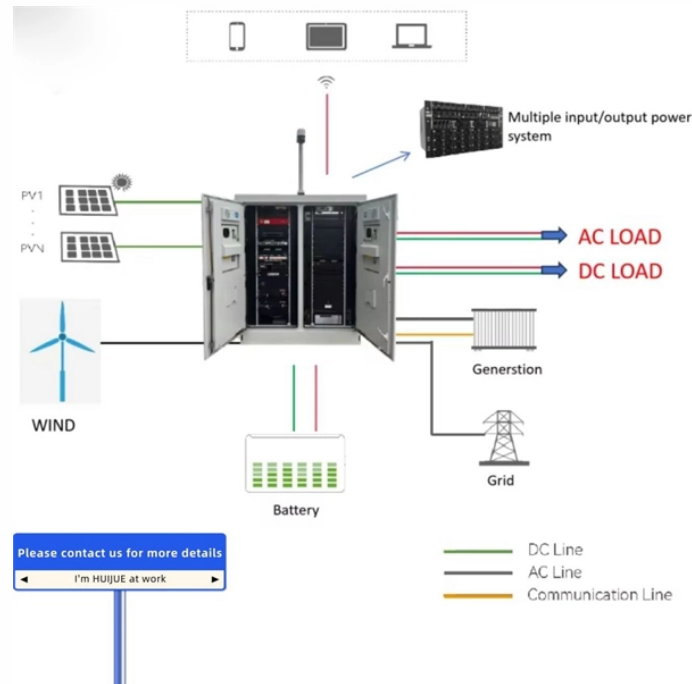

Grenada Plastic Distribution Box Parameter Settings

Overview

According to low tension directive 2014/35/EU. Surface enclosures with a capacity of 4, 6, 8, 12, 18, 24, 36 and 54 modules with transparent window. Halogen-free plastic materials. Base and frame: ABS RAL 7035 grey. Transparent window: PC tinted window, with UV protection. TAI XI PZ30 Plastic Electrical Distribution Box (with the same Merlin Gerlin MCB distribution box, also known as Merlin box), it is used for the single-phase two-wire or four-wire terminal circuit of AC 50H / 60Hz, rated voltage to 220V / 380V, load current of 100A and below, a complete set of. Indication Lights: These provide visual availability and status of mains power supply. Together, they make sure the electrical power distribution box works well and safely. Smart DB boxes have extra parts like energy monitoring units and communication modules. The D-Box provides either an interface between Gilbarco consoles and dispensing units with Two-wire Current Loop Interface (TWI) or between Passport controller and dispensing units or CRIND s with RS-422. Waterproof, dustproof, with a protection level of IP65, UV resistant, and a scorching wire temperature of 650 °C. Gland holes can be opened according to the customer's specifications, for convenient installation while maintaining IP integrity.

Designed for both indoor and outdoor use, it includes a transparent window for easy breaker status monitoring and a complete installation kit for quick. Check electrical parameters: First understand the basic electrical parameters of Distribution box so that you can have a general understanding of the capacity and performance of the distribution box.

Grenada Plastic Distribution Box Parameter Settings

All dispensers and CRINDs must have the distribution board set for 45 mA. The loop voltage will vary with changes in the AC line voltage, but should always be between + 9 VDC and +15 VDC (Open ...