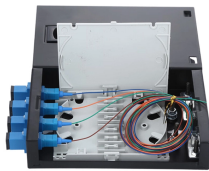

PZ30 Plastic Electrical Distribution Box meets standards of GB7251.3 and GB17466. The MCB distribution box has a neutral terminal block, a ground terminal block and a DIN rail, it can be used ...