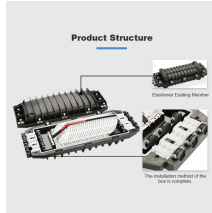

Molded cable tray is a form of energy-saving cable tray, which now not solely reduces the weight of the cable tray, however additionally improves its energy and load potential via a different molding ...

Fabricated in numerous styles (wiremesh, ladder, ventilated trough, channel, and solid-bottom) and sizes, cable tray provides the greatest versatility among cable support systems, while offering ...

We offer a wide range of cable tray systems to support tubing, electrical cables and instrumentation. Our cable trays are produced in fit for purpose materials like stainless steel, galvanized, aluminium and ...

The lightweight energy-saving cable tray features advanced structural designs such as corrugated bases and reinforced stamped bottoms. These enhance load-bearing strength while reducing material ...

Choose from our selection of cable trays, including over 850 products in a wide range of styles and sizes. Same and Next Day Delivery.

Molded cable tray is an energy-saving bridge with certain energy-saving performance. Its concave-convex structure not only saves materials, but also saves electricity, and can save more than 40% of ...