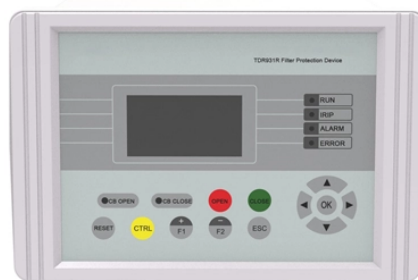

Good electrical distribution boxes in Turkmenistan

Overview

We provide reliable and prompt delivery of equipment to any point in Turkmenistan. Leave a request, and our specialists will select the best solution for your needs. Electrical installation and commissioning works. How does 6Wresearch market report help businesses in making strategic decisions?

6Wresearch actively monitors the Turkmenistan Commercial Vehicle Electric Power Distribution Box Market and publishes its comprehensive annual report, highlighting emerging trends, growth drivers, revenue analysis, and. A pre-installed underground box transformer that meets the needs of these fields has emerged and will become a trend in the renovation of urban distribution network equipment in our country. Moreover, our focus on. Economical society "Kuvvattoplum" is known as one of the main manufacturers of electrical equipment of wide application, available for all economic sectors, including electricity, housing and industrial sector. In February 2018, a rail link from Serhetabat, Turkmenistan to Toraghundi, Afghanistan was opened, and.